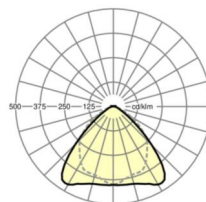

CHARACTERISTICS

Order number	19515004164
EAN number	4020863427321
Commodity code	94051190
Certification mark	IP 20, Protection class I, ENEC10 VDE, F, HACCP DIN10500/Food/IFS-application-related suitability/BRC, Indoor, CE
Impact resistance (IK rating)	IK03 (-20°C bis 35°C)
Ambient temperatur	ta -20°C to 35°C
Warranty period	5 years
State funding programs	BEG - Federal funding for efficient buildings (valid only for Germany)

ELECTRICAL ENGINEERING

Controller	Electronic driver (1 pcs.)
System output	34W
Mains voltage	230V/50Hz
Energy efficiency class/light source	B

LIGHTING TECHNOLOGY

Placement	LED, Colour rendering/Light colour CRI ≥ 80 / 6500K
Colour tolerance (MacAdam)	3SDCM
Nominal luminous flux	6102lm
LED service life	50000h L80/B10 (Tq 35°C), 70000h L80/B50 (Tq 35°C)
Luminaire luminous efficiency	177lm/W
Beam angle	95° (C0) / 95° (C90)
UGR lat./long.	21.7 / 23.1

MECHANICS

Housing colour	black RAL 9005
Dimensions (LxWxDxH)	1531mm x 55mm x 37mm
Weight (net)	1.75kg
Type of installation	Mounting rail system installation, Light structure

Dimensions

L	1531 mm	Length
B	55 mm	Width
H	37 mm	Height

DEEP-LINK

<https://www.regiolux.de/en/article/19515004164>

Reference	LED 6000lm 865
ηLB	100 %
Φ ↓/↑	98 % / 2 %
UGR lat./long.	21.7 / 23.1