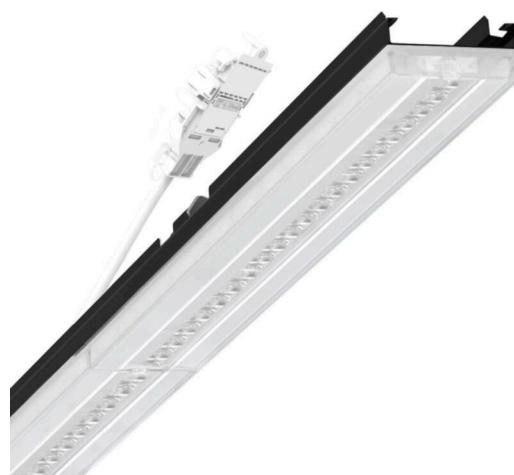

CHARACTERISTICS

Order number	19515004164
EAN number	4020863427321
Commodity code	94051190
Certification mark	IP 20, Protection class I, ENEC10 VDE, F, HACCP DIN10500/Food/IFS-application-related suitability/BRC, Indoor, CE
Impact resistance (IK rating)	IK03 (-20°C bis 35°C)
Ambient temperatur	ta -20°C to 35°C
Warranty period	5 years
State funding programs	BEG - Federal funding for efficient buildings (valid only for Germany)

ELECTRICAL ENGINEERING

Controller	Electronic driver (1 pcs.)
System output	34W
Mains voltage	230V/50Hz
Energy efficiency class/light source	B

LIGHTING TECHNOLOGY

Placement	LED, Colour rendering/Light colour CRI ≥ 80 / 6500K
Colour tolerance (MacAdam)	3SDCM
Nominal luminous flux	6102lm
LED service life	50000h L80/B10 (Tq 35°C), 70000h L80/B50 (Tq 35°C)
Luminaire luminous efficiency	177lm/W
Beam angle	95° (C0) / 95° (C90)
UGR lat./long.	21.7 / 23.1

MECHANICS

Housing colour	black RAL 9005
Dimensions (LxWxDxH)	1531mm x 55mm x 37mm
Weight (net)	1.75kg
Type of installation	Mounting rail system installation, Light structure

Dimensions

L	1531 mm	Length
B	55 mm	Width
H	37 mm	Height

DEEP-LINK

<https://www.regiolux.de/en/article/19515004164>

Reference	LED 6000lm 865
ηLB	100 %
Φ ↓/↑	98 % / 2 %
UGR lat./long.	21.7 / 23.1